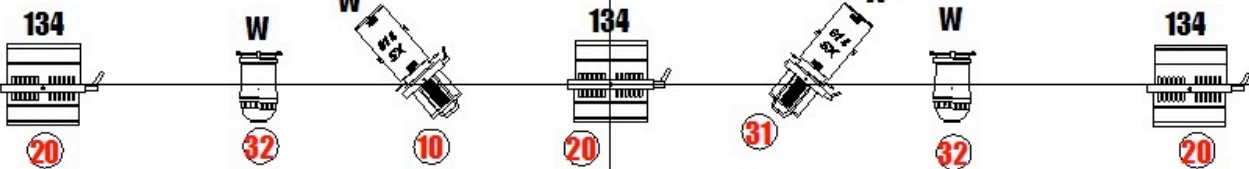

GRILL

UNIVERS ZERO