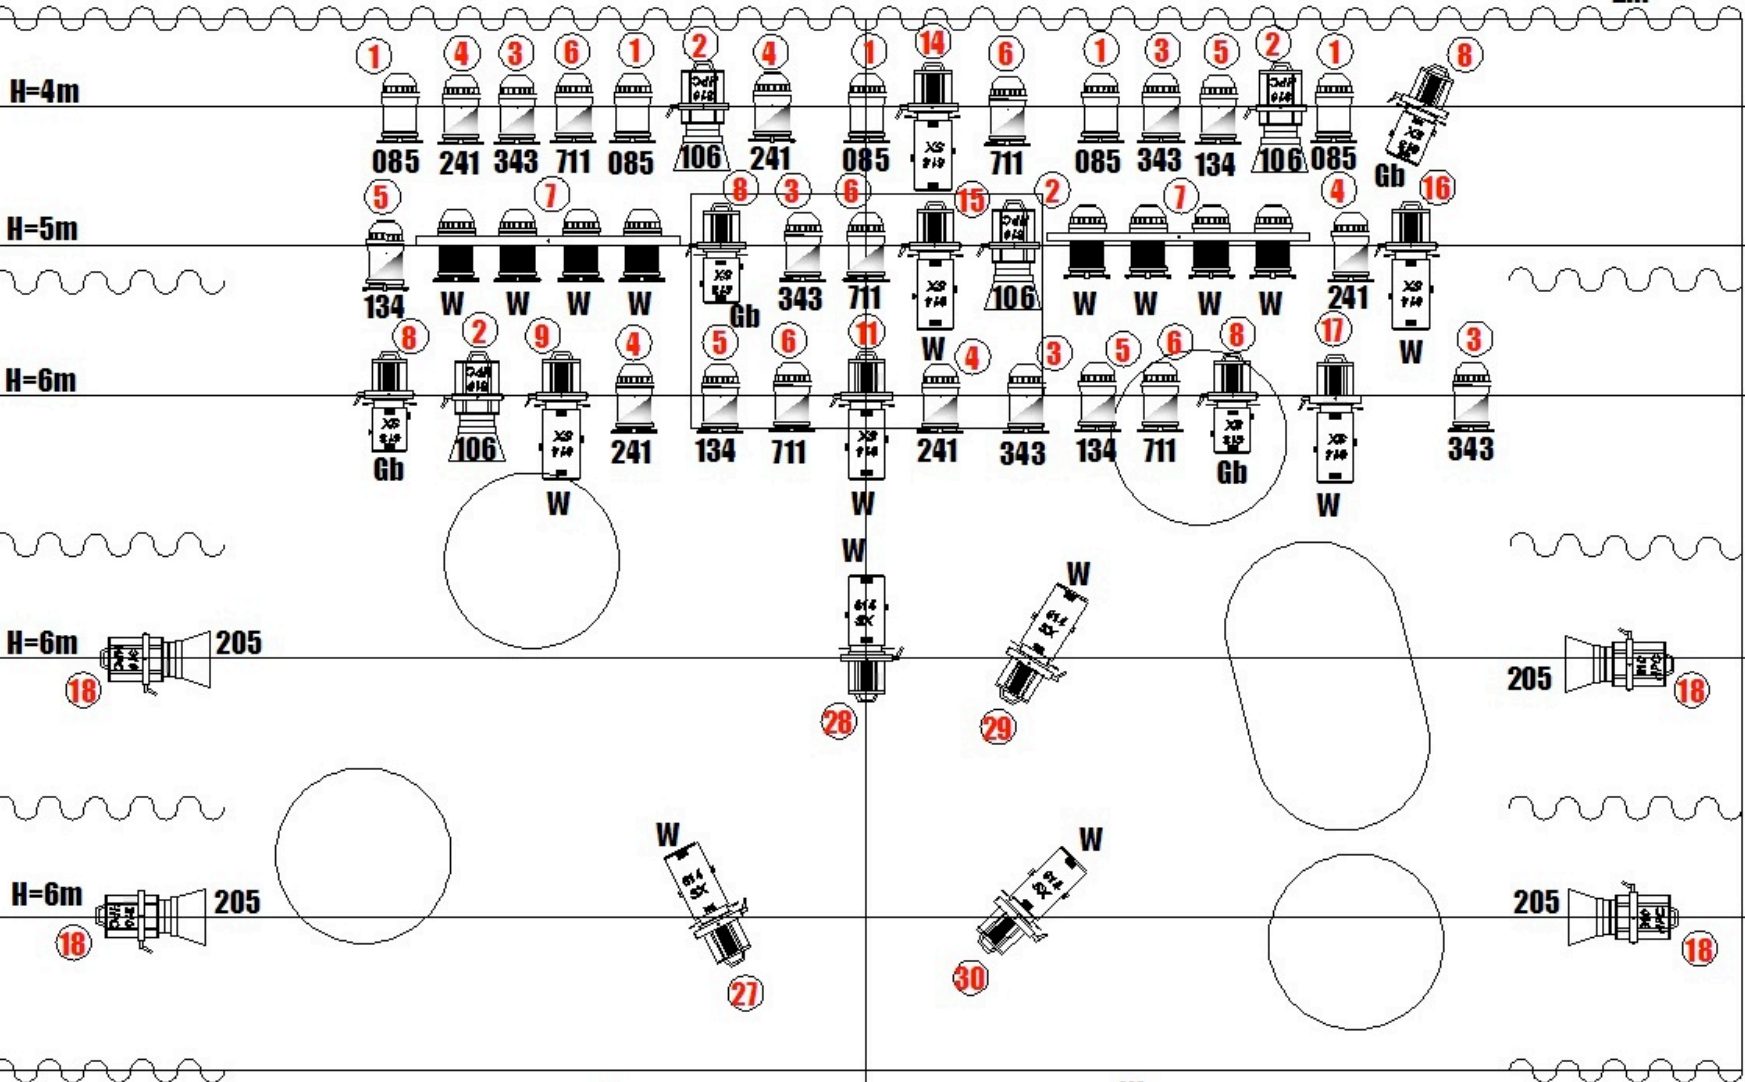

2  ACP (ADB A1001)

6  MANFROTTO Stand

42 x 2kW DMX Dimmers

1 Light-desk - 48 Subs

1 Fog Machine with Fan on dimmer 48

**UNIVERS
ZERO**

Contact : Alain COLLET - alcolight@base.be
+ 32 476/630.455

Update March 2010

GRILL

UNIVERS ZERO

GROUND

UNIVERS ZERO

TRUSS

UNIVERS ZERO