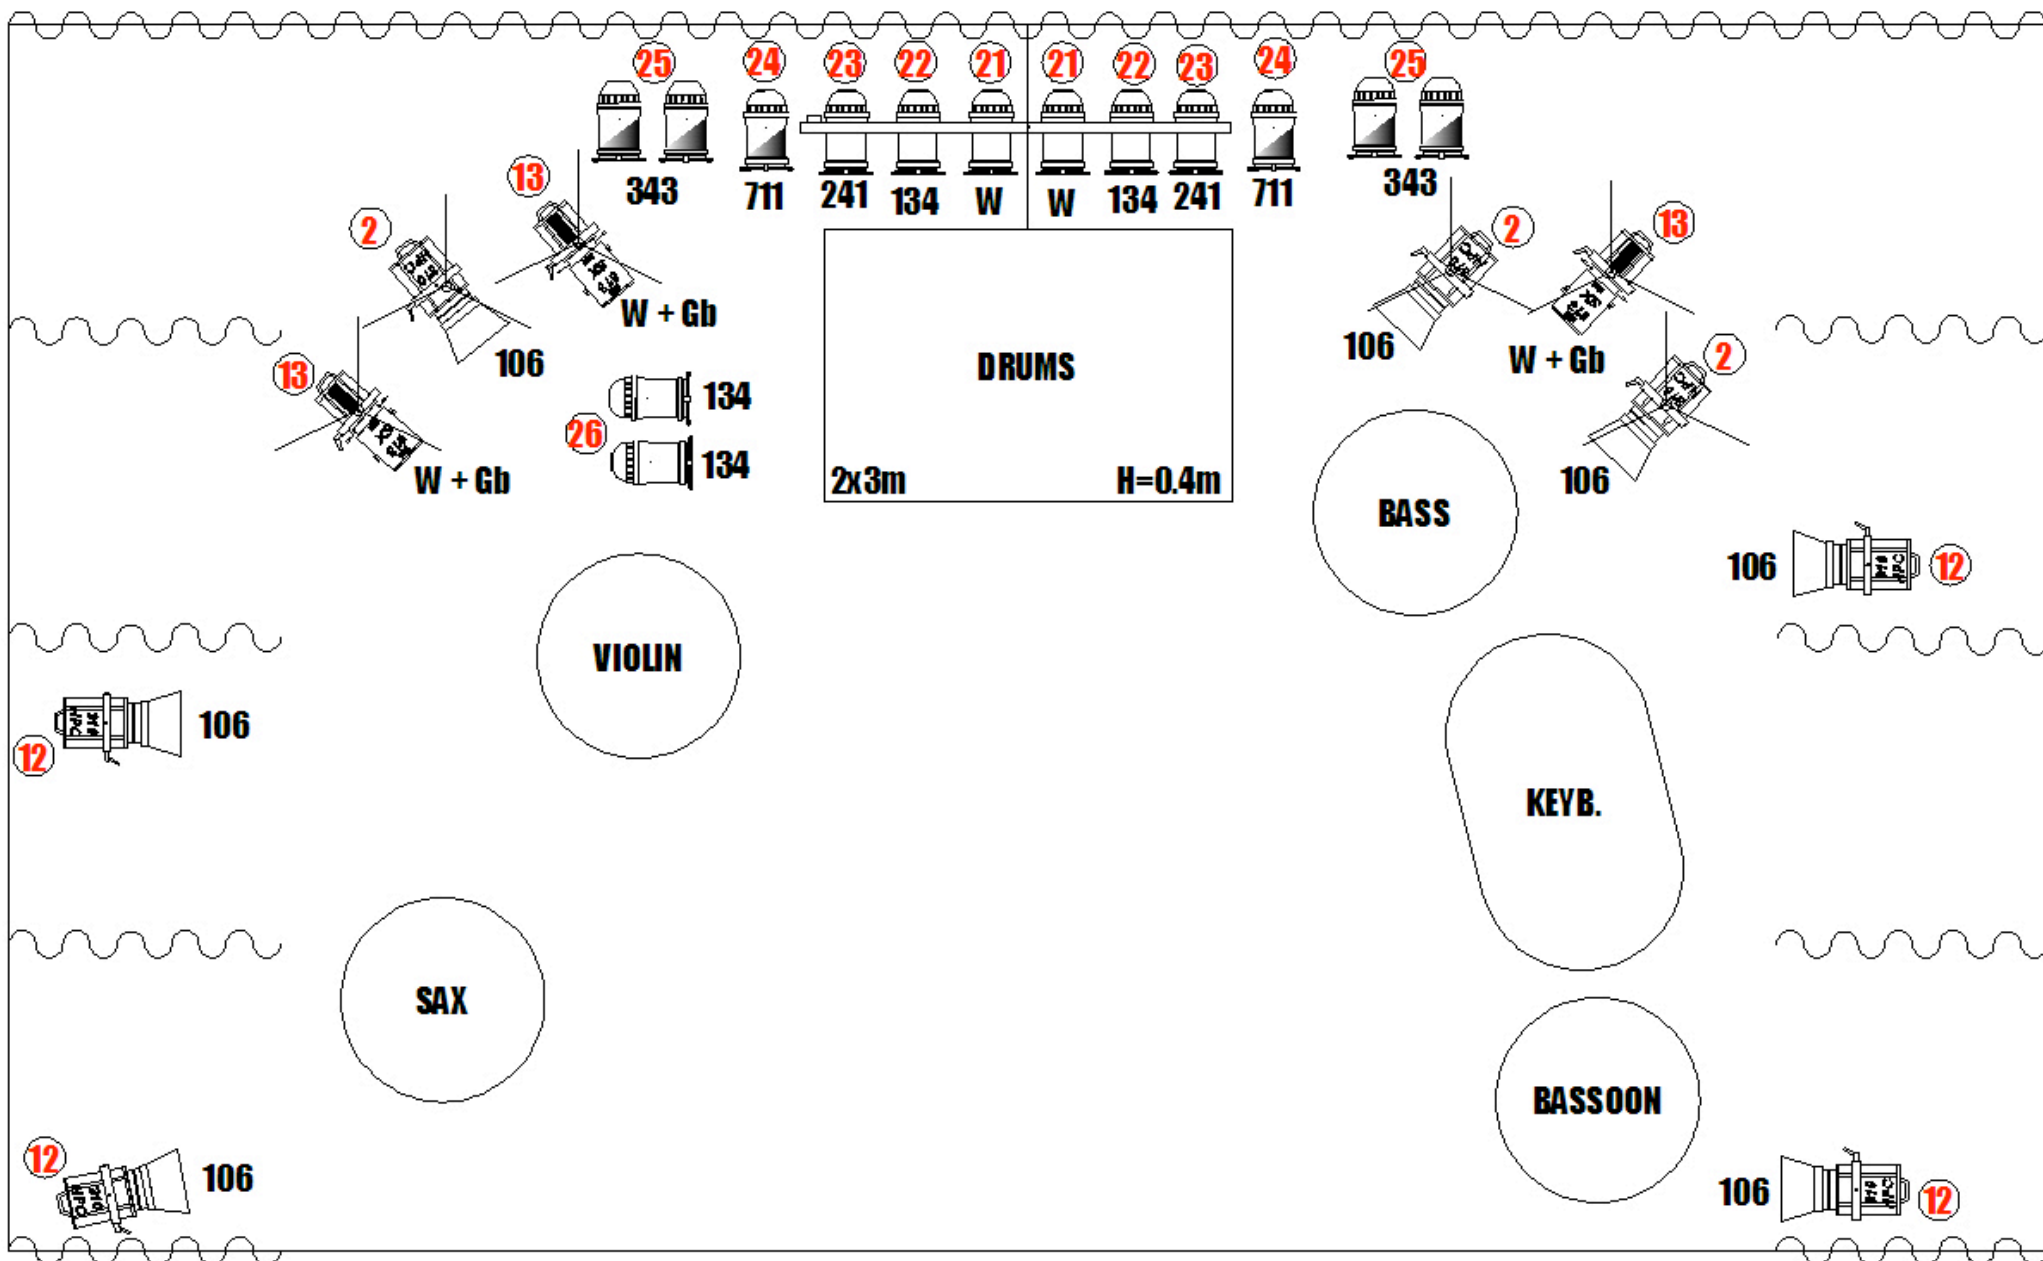

12  Profiles 1kW RJ 614SX or equivalent

7  Profiles 1kW RJ 613SX or equivalent with gobo support (size A)

15  PAR 64 CP 62 (General Electric Lamp)

24  PAR 64 CP 61 (General Electric Lamp)

1  Kit AGL

15  PC 1kW (ADB C101)

2  ACP (ADB A1001)

6  MANFROTTO Stand

42 x 2kW DMX Dimmers

1 Light-desk - 48 Subs

1 Fog Machine with Fan on dimmer 48

**UNIVERS
ZERO**

Contact : Alain COLLET - alcolight@base.be
+ 32 476/630.455

Update March 2010

GRILL

UNIVERS ZERO

GROUND

UNIVERS ZERO

TRUSS

UNIVERS ZERO